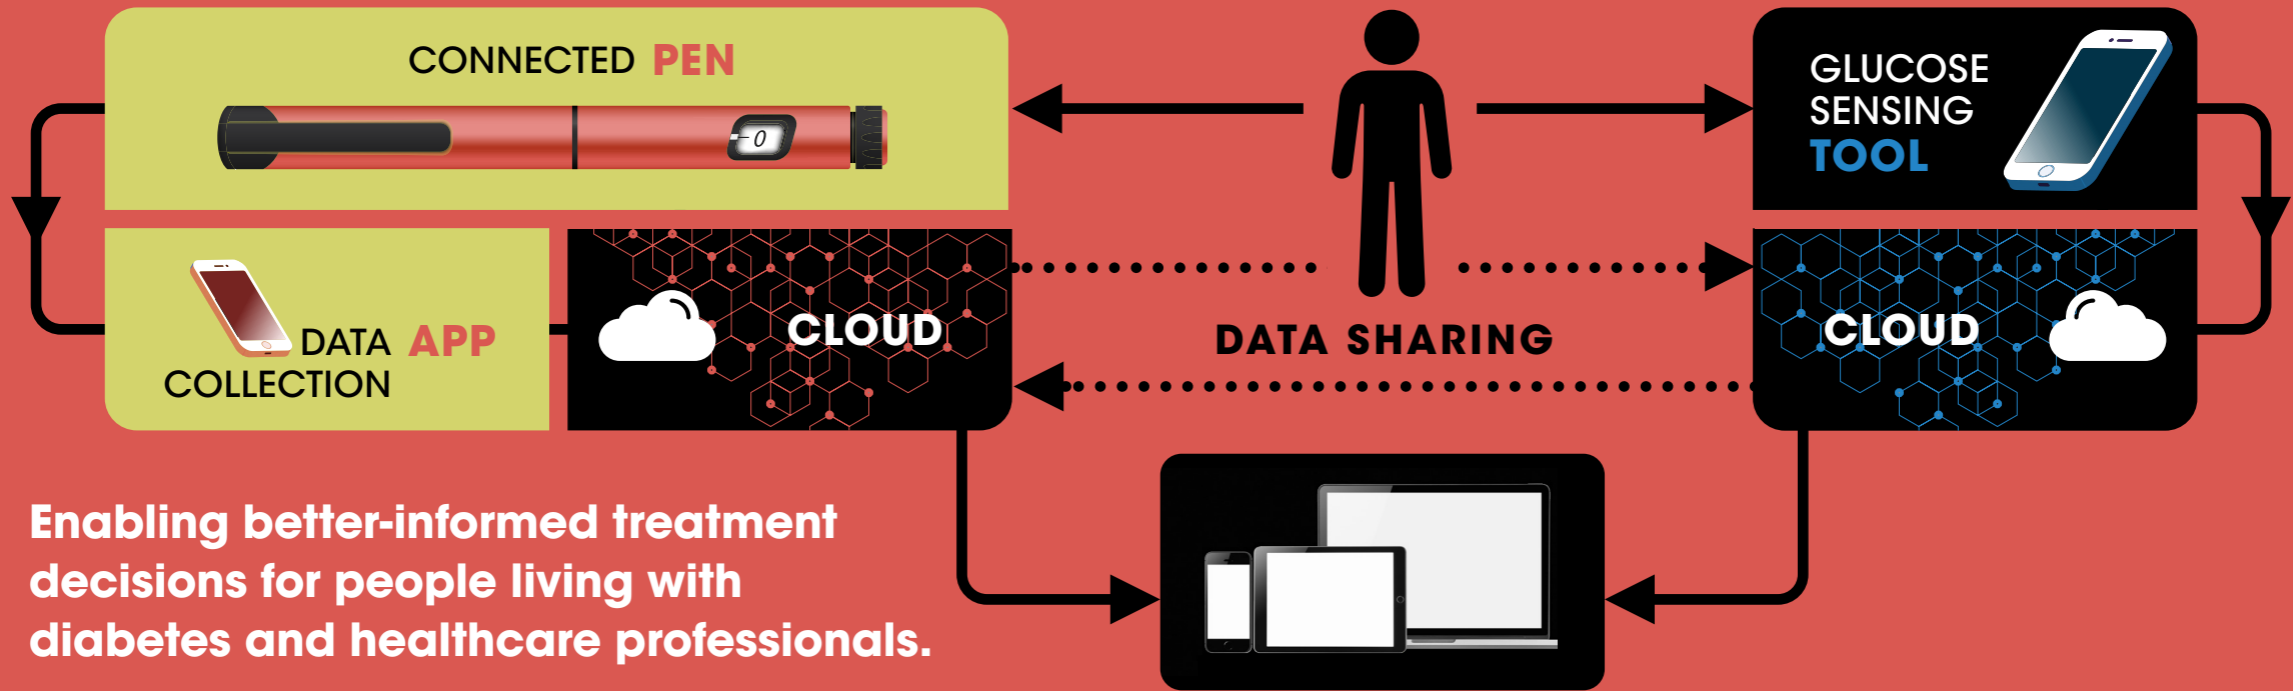

New partnership between Sanofi & BIOCORP

Partnership will contribute to develop Sanofi's connected ecosystem

Enabling better-informed treatment decisions for people living with diabetes and healthcare professionals.